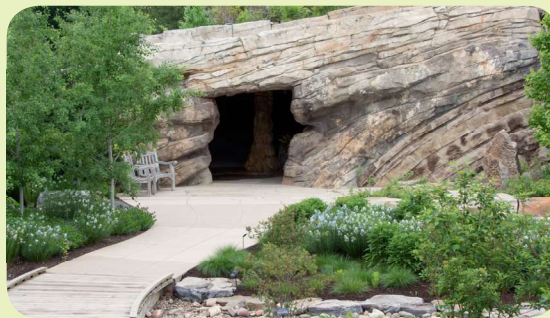

Using a construction technique known as “shotcrete,” April made the Limestone Cave in Childhood’s Gate Children’s Garden. In this playful, multi-level space, children can explore the subterranean world that is a vitally important feature of our limestone valleys. She also created the children’s garden’s Discovery Tree, spicebush caterpillar, two coral fossils, nautilus bench, and mushrooms.